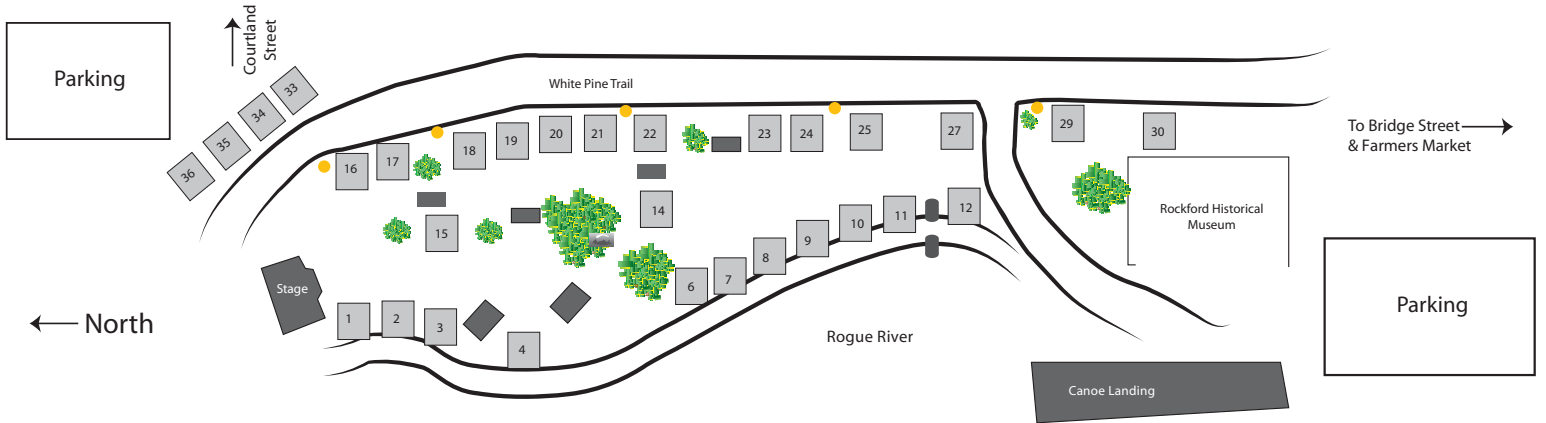

ARTIST		BOOTH #
Brian Campbell	Campbell Custom Woodworking	1
Cathy McCarthy	Needles, Hooks, & Heddles	2
Jochen Ditterich	The Weaver	3
Vickie Culver	Pfresh Leash on Life - Jewelry	4
Amy Kieliszewski	Ashleigh Marie Books	6
Steve Brunger	Point Betsie Creations - Jewelry	7
Susan A. Peck	Simply Sewn by Susan	8
Karen Agopian	Rabbit River Design - Jewelry	9
Mari Star Golub	Mari Star Pottery	10
Iloni Kotila	Mixed Media Paintings	11
Mary Freeman	Grey Wolf Design - Jewelry	12
Kris Campbell	The Cracked Pot Ceramics	14

ARTIST		BOOTH #
Stacy Niedzwiecki	Niedzwiecki in Nature - Photography	15
Glenn Dennis	White Pine Pottery	16
Noel Skiba	Impressionistic Painting	17
Richard Teft	Abba Pottery	18
Cathy Fazio	Trees and Words and Such - Wall Art	19
Sean Waddell	Pencil Drawings	20
Rick Dalzell	DAL Creations - Jewelry & Ceramics	21
Sharon Miller-Walcott	ECC Pet Accessories - Fabric Arts	22
Jim Davis	JD's Wood Crafts & Photography	23
Michelle Piper	Designs by Michelle - Jewelry	24
Kristie Bird	Beadecked - Jewelry	25
Larry Richardson	The Vinery - Pottery	27
Bob & Karla Dentler	Karla's Krafty Kreations - Yard Art	29
Denise Swenson	Serendipity Glass Works	30
Rogue River Artists Association		33-36

artsrockford.org • find us on facebook!